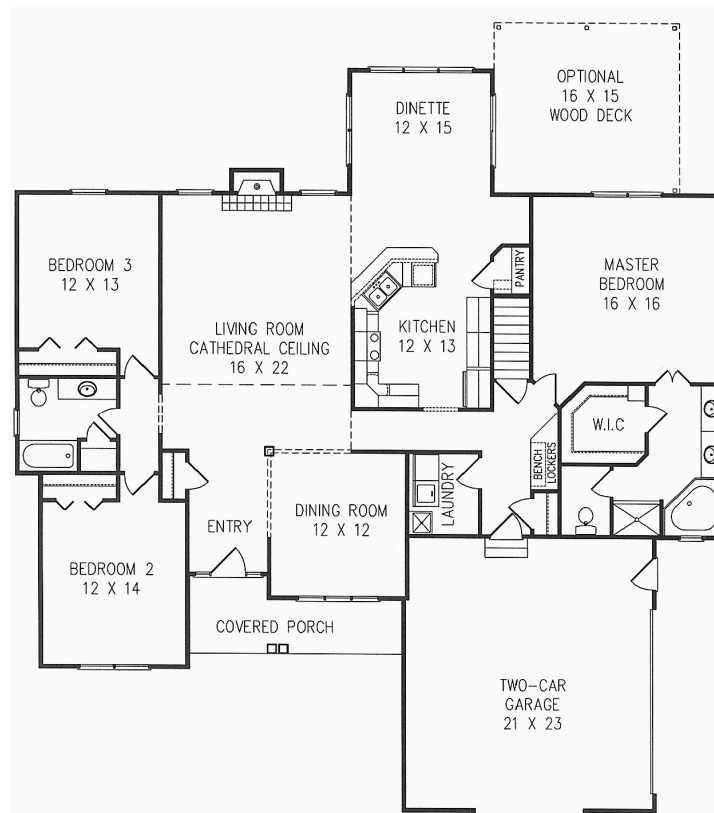

The Kaylee

2200 Sq. Ft.

To obtain a quote or to discuss customizing this plan, please give us a call at **330-244-1616**. This plan and others can be obtained from our website at **www.colonialhomesohio.com**

Information here is not guaranteed and is subject to change. The artist renderings may vary according to floor plan and design. Room sizes are approximate.

NOTICE:

These prints are copyrighted and are the sole possession of Colonial Homes Inc. Copyright© by Colonial Homes Inc.