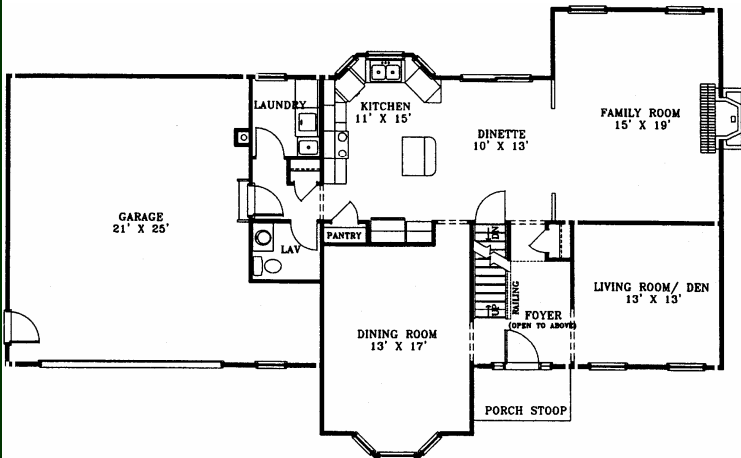

# The Glenmont

2648 Sq. Ft.

**FIRST FLOOR**

**SECOND FLOOR**

To obtain a quote or to discuss customizing this plan, please give us a call at **330-244-1616**. This plan and others can be obtained from our website at **[www.colonialhomesohio.com](http://www.colonialhomesohio.com)**

Information here is not guaranteed and is subject to change. The artist renderings may vary according to floor plan and design. Room sizes are approximate.