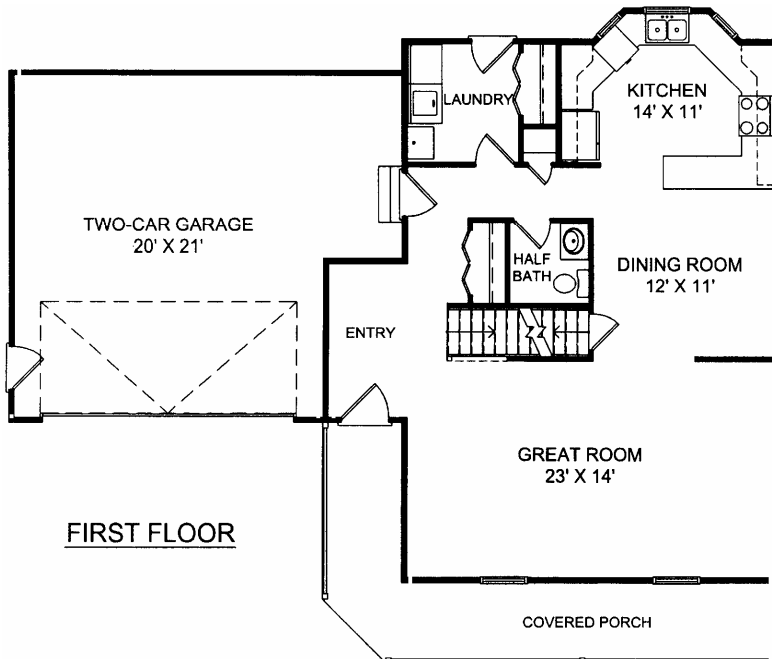

The Georgian

1697 Sq. Ft.

To obtain a quote or to discuss customizing this plan, please give us a call at **330-244-1616**. This plan and others can be obtained from our website at **www.colonialhomesohio.com**