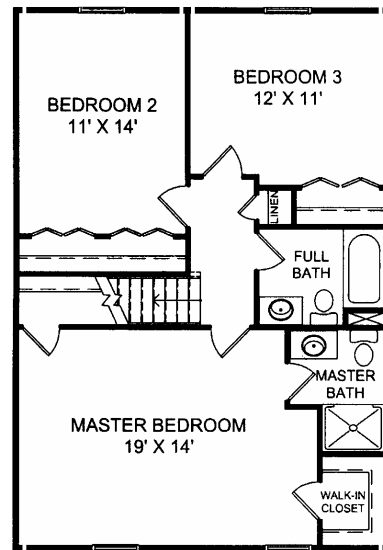

The Georgian

1697 Sq. Ft.

To obtain a quote or to discuss customizing this plan, please give us a call at **330-244-1616**. This plan and others can be obtained from our website at **www.colonialhomesohio.com**