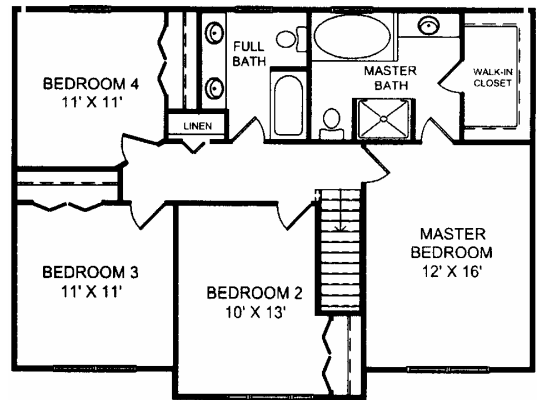

# The Dover

2228 Sq. Ft.

**FIRST FLOOR**

**SECOND FLOOR**

To obtain a quote or to discuss customizing this plan, please give us a call at **330-244-1616**. This plan and others can be obtained from our website at [www.colonialhomesohio.com](http://www.colonialhomesohio.com)

Information here is not guaranteed and is subject to change. The artist renderings may vary according to floor plan and design. Room sizes are approximate.

**NOTICE:**

These prints are copyrighted and are the sole possession of Colonial Homes Inc. Copyright© by Colonial Homes Inc.