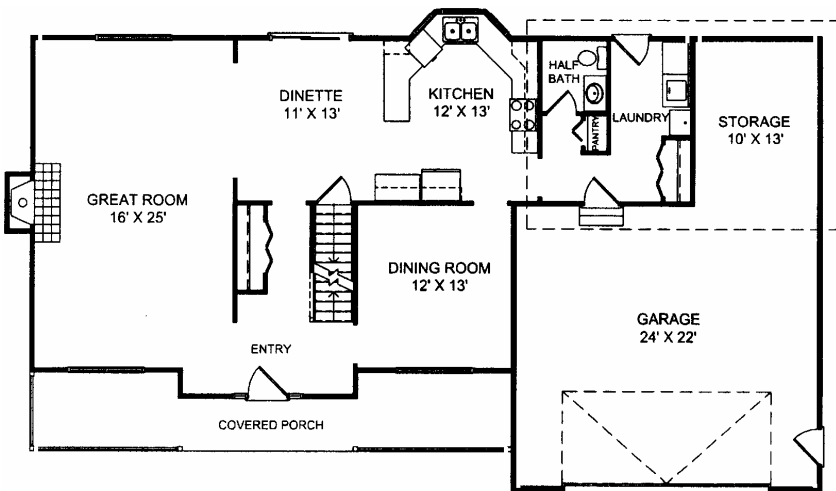

# The Dover

2228 Sq. Ft.

**FIRST FLOOR**

**SECOND FLOOR**

To obtain a quote or to discuss customizing this plan, please give us a call at **330-244-1616**. This plan and others can be obtained from our website at [www.colonialhomesohio.com](http://www.colonialhomesohio.com)