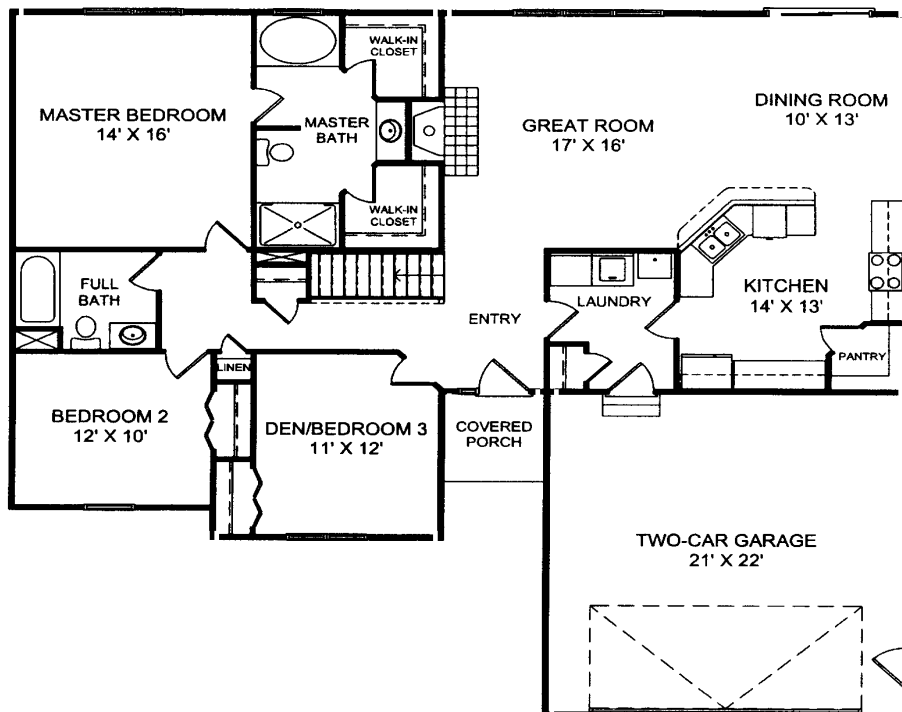

The Concord

1640 Sq. Ft.

To obtain a quote or to discuss customizing this plan, please give us a call at **330-244-1616**. This plan and others can be obtained from our website at **www.colonialhomesohio.com**

Information here is not guaranteed and is subject to change. The artist renderings may vary according to floor plan and design. Room sizes are approximate.

NOTICE:

These prints are copyrighted and are the sole possession of Colonial Homes Inc. Copyright© by Colonial Homes Inc.