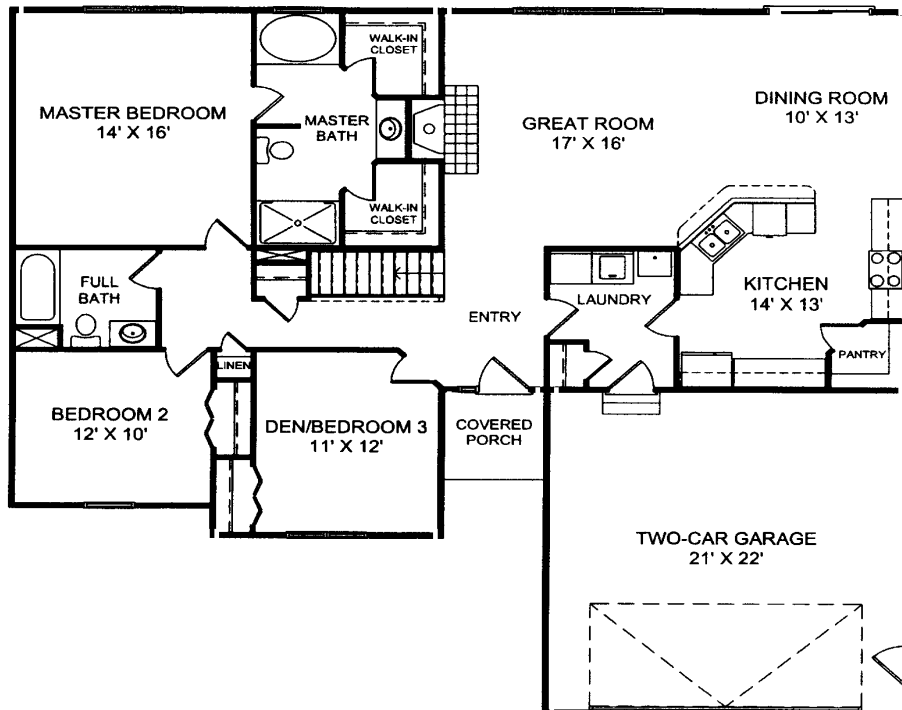

# The Concord

1640 Sq. Ft.

To obtain a quote or to discuss customizing this plan, please give us a call at **330-244-1616**. This plan and others can be obtained from our website at [www.colonialhomesohio.com](http://www.colonialhomesohio.com)

Information here is not guaranteed and is subject to change. The artist renderings may vary according to floor plan and design. Room sizes are approximate.