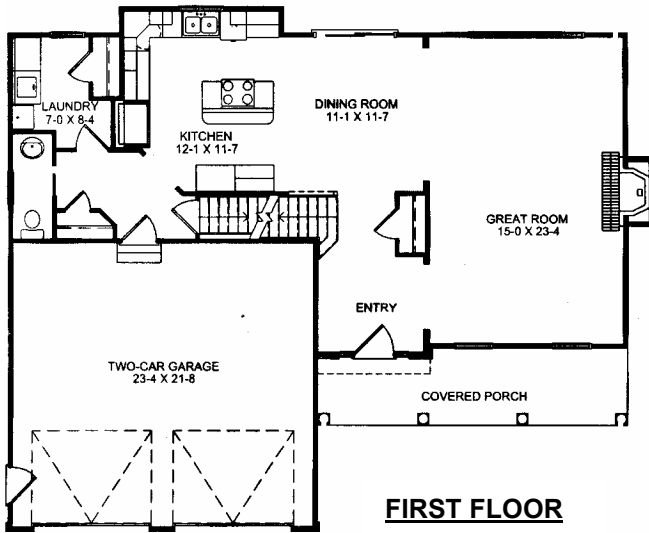

The Vintage Stone

1973 Sq. Ft.

To obtain an estimate or to discuss customizing this plan, please give us a call at **330-244-1616**. This plan and others can be obtained from our website at www.colonialhomesohio.com

Information here is not guaranteed and is subject to change. The artist renderings may vary according to floor plan and design. Room sizes are approximate.