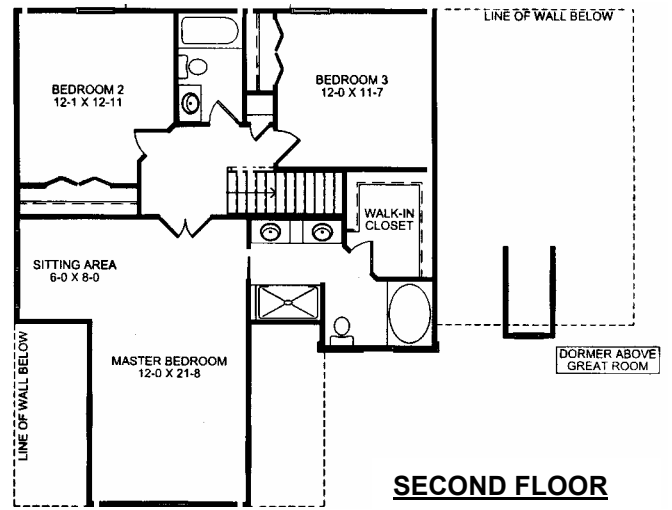

The Vintage Stone

1973 Sq. Ft.

To obtain an estimate or to discuss customizing this plan, please give us a call at **330-244-1616**. This plan and others can be obtained from our website at www.colonialhomesohio.com

Information here is not guaranteed and is subject to change. The artist renderings may vary according to floor plan and design. Room sizes are approximate.