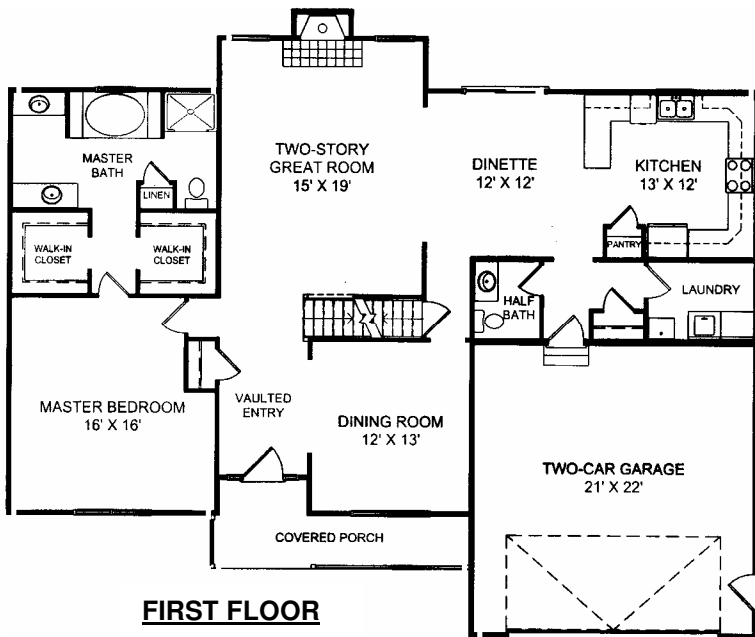

The Lexington

2611 Sq. Ft.

To obtain a quote or to discuss customizing this plan, please give us a call at **330-244-1616**. This plan and others can be obtained from our website at www.colonialhomesohio.com