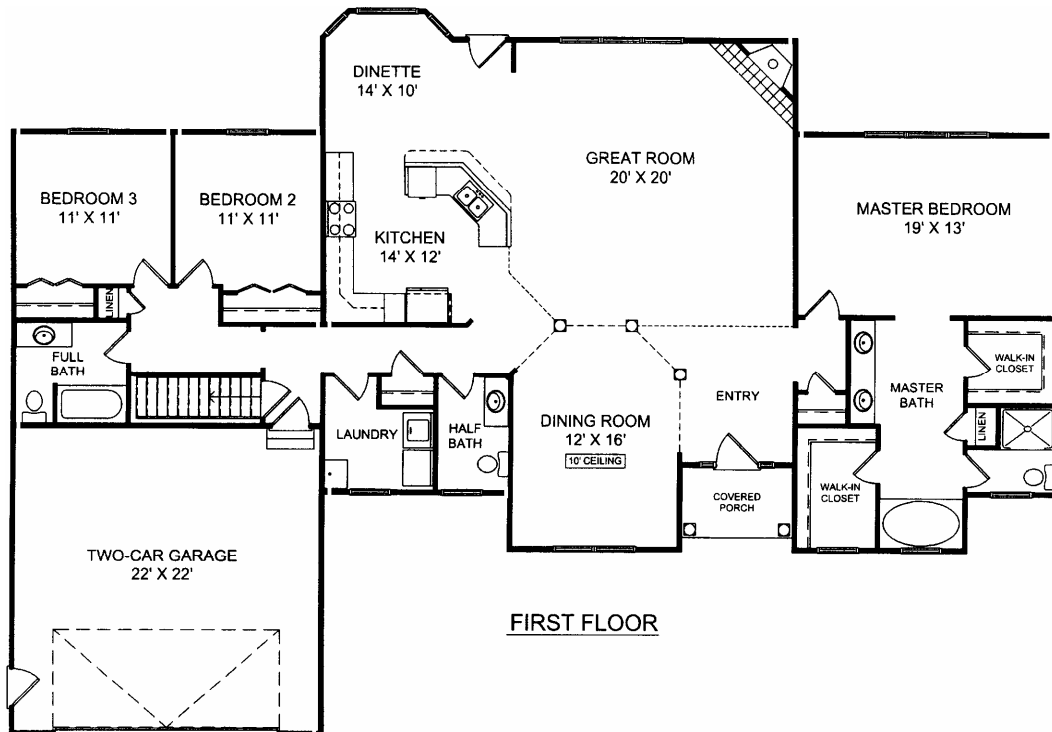

The Easton

2204 Sq. Ft.

To obtain a quote or to discuss customizing this plan, please give us a call at **330-244-1616**. This plan and others can be obtained from our website at **www.colonialhomesohio.com**