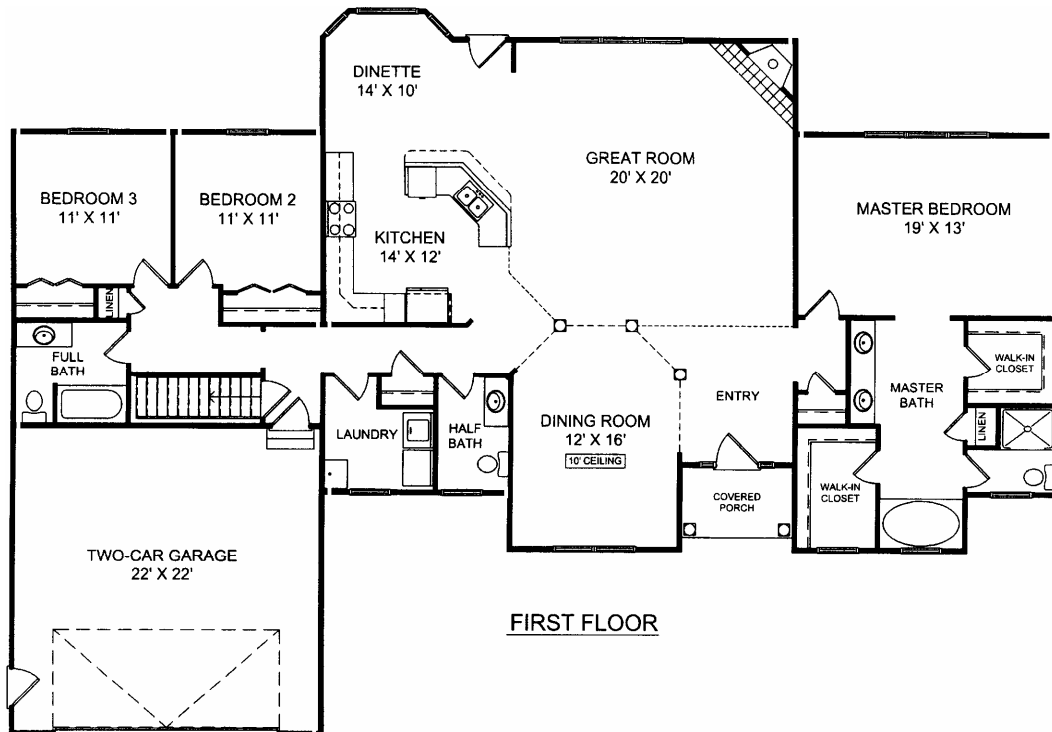

# The Easton

2204 Sq. Ft.

To obtain a quote or to discuss customizing this plan, please give us a call at **330-244-1616**. This plan and others can be obtained from our website at **[www.colonialhomesohio.com](http://www.colonialhomesohio.com)**

Information here is not guaranteed and is subject to change. The artist renderings may vary according to floor plan and design. Room sizes are approximate.