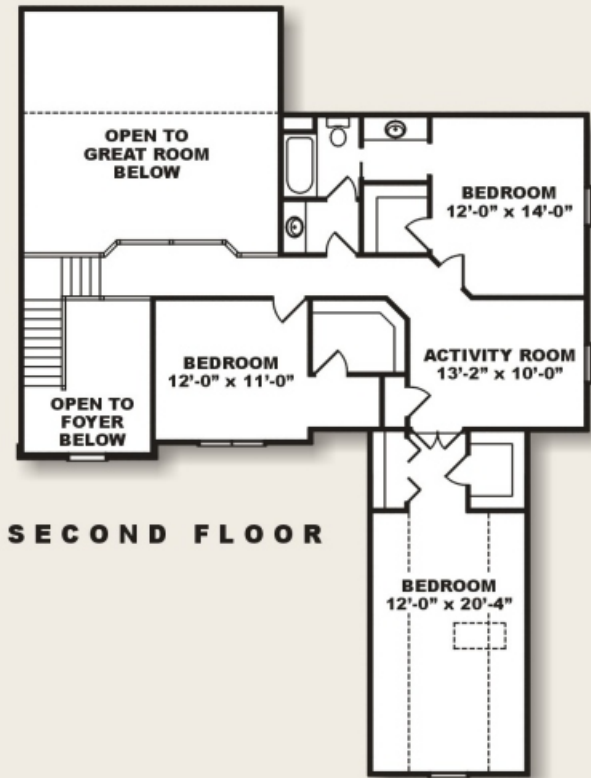

# The Cromwell

2975 s.f.

© Colonial Homes Inc.

Square Footages	
First Floor	1965
Second Floor	1010
<b>Total</b>	<b>2975</b>
Open Area	475

To obtain a quote or to discuss customizing this plan, please give us a call at **330-244-1616**.  
 This plan and others can be obtained from our website at [www.colonialhomesohio.com](http://www.colonialhomesohio.com)  
 The artist rendering is for illustration purposes and may show optional features. Room sizes are approximate.