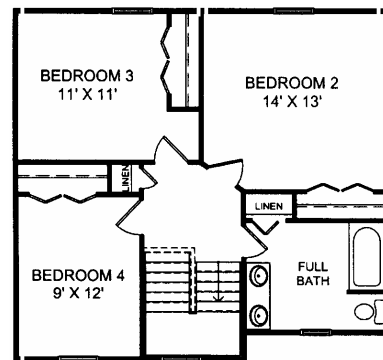

The Belmont

2055 Sq. Ft.

To obtain a quote or to discuss customizing this plan, please give us a call at **330-244-1616**. This plan and others can be obtained from our website at www.colonialhomesohio.com