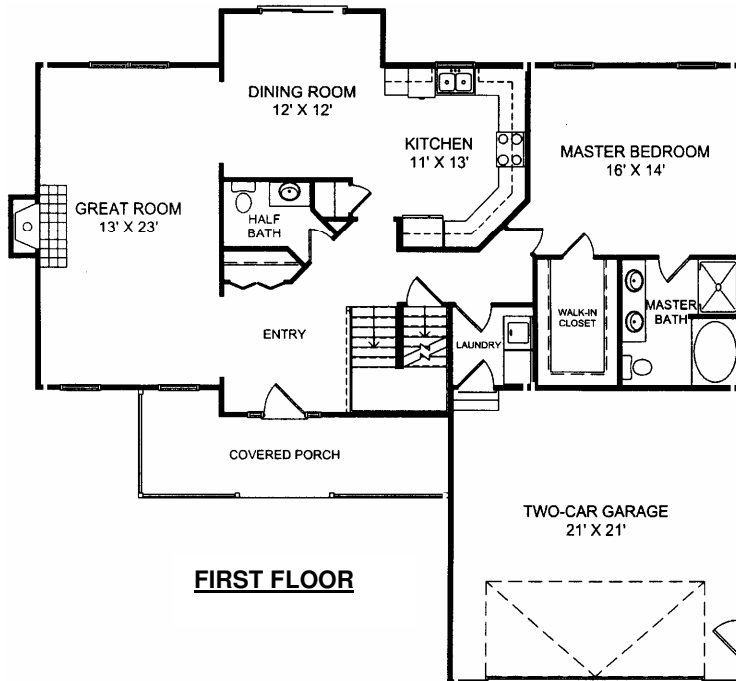

The Belmont

2055 Sq. Ft.

To obtain a quote or to discuss customizing this plan, please give us a call at **330-244-1616**. This plan and others can be obtained from our website at www.colonialhomesohio.com