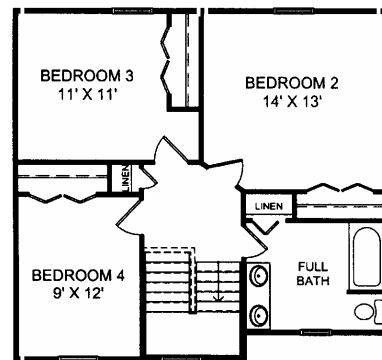

The Belmont

2055 Sq. Ft.

To obtain a quote or to discuss customizing this plan, please give us a call at **330-244-1616**. This plan and others can be obtained from our website at **www.colonialhomesohio.com**