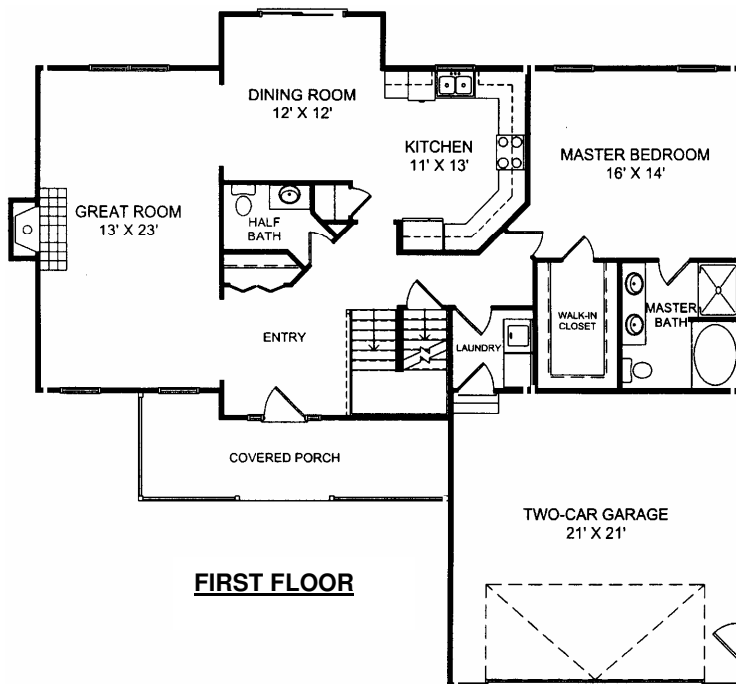

The Belmont

2055 Sq. Ft.

To obtain a quote or to discuss customizing this plan, please give us a call at **330-244-1616**. This plan and others can be obtained from our website at **www.colonialhomesohio.com**