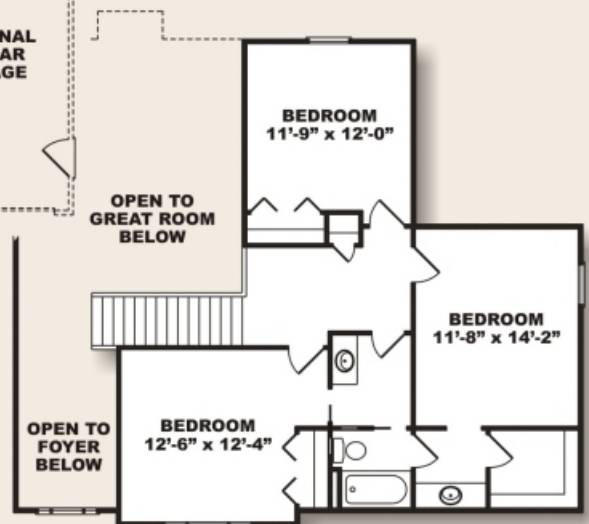

The Aberdeen

2973 s.f.

© Colonial Homes Inc.

FIRST FLOOR

Square Footages	
First Floor	1730
Second Floor	857
Open Area	386
Total	2973

SECOND FLOOR

To obtain a quote or to discuss customizing this plan, please give us a call at 330-244-1616.

This plan and others can be obtained from our website at www.colonialhomesohio.com

The artist rendering is for illustration purposes and may show optional features. Room sizes are approximate.