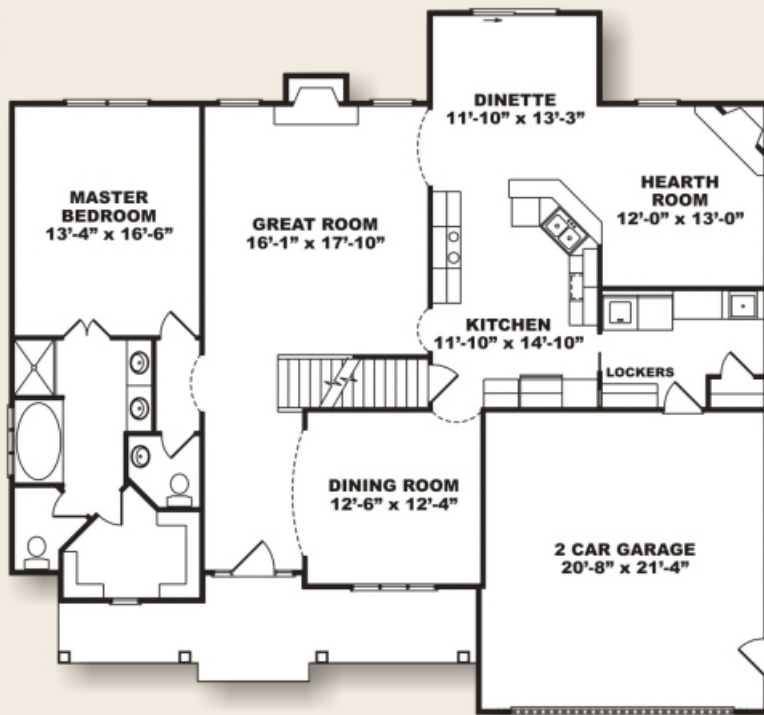

The Aberdeen

2973 s.f.

© Colonial Homes Inc.

FIRST FLOOR

Square Footages	
First Floor	1730
Second Floor	857
Open Area	386
Total	2973

SECOND FLOOR

To obtain a quote or to discuss customizing this plan, please give us a call at 330-244-1616.

This plan and others can be obtained from our website at www.colonialhomesohio.com

The artist rendering is for illustration purposes and may show optional features. Room sizes are approximate.